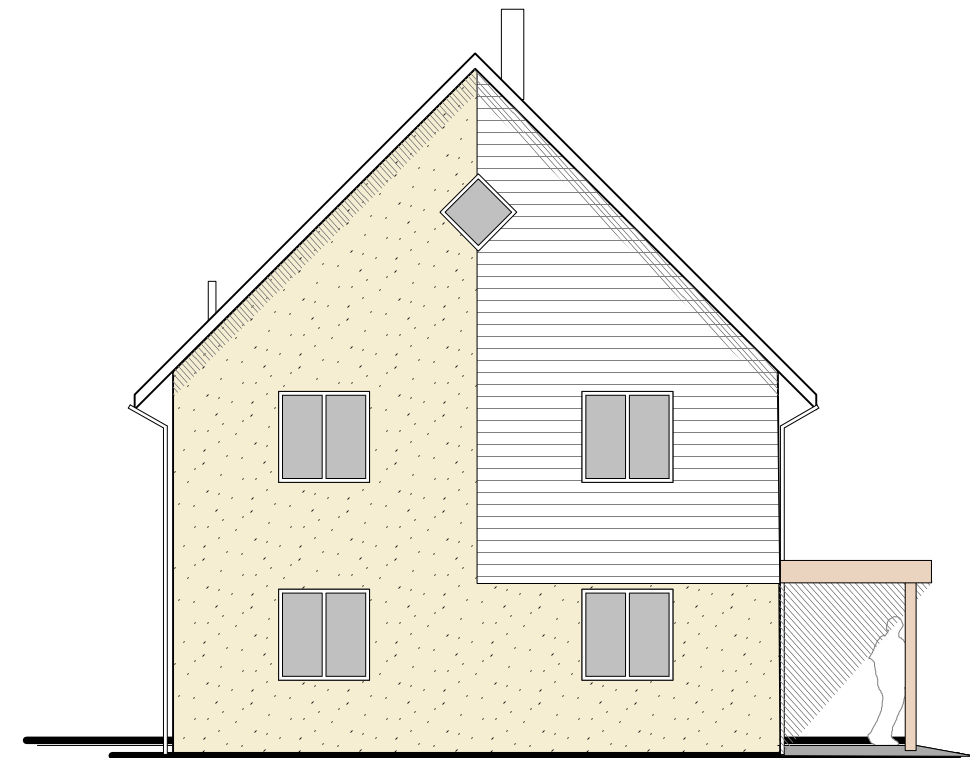

east elevation

south elevation

west elevation

north elevation

project: new eco-houses
 address: blaenavon road govilon np7 9ny
 issue|scale: 1510-001 | 1:100 @ A3
 © copyright reserved | check all dimensions on site

draft building control drawings | proposed elevs | dwg.120

Date: 5/4/16
 Time: 5:09:07 pm
 File name: 1510-001.vwx

simonbrown
 sustainbydesign
 www.simon-brown.com