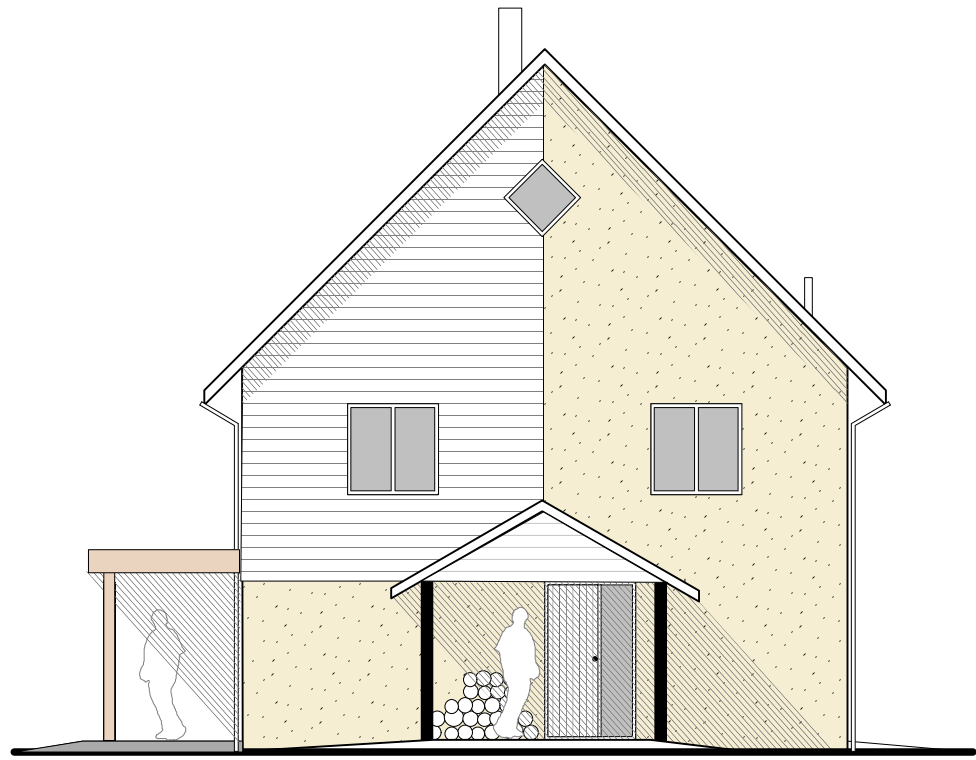

east elevation

south elevation

west elevation

north elevation

project: new eco-houses
 address: blaenavon road govilon np7 9ny
 issue|scale: 1510-001 | 1:100 @ A3
 © copyright reserved | check all dimensions on site

draft building control drawings | proposed elevs | dwg.120

Date: 5/4/16
 Time: 5:09:07 pm
 File name: 1510-001.vwx

simonbrown
 sustainbydesign
 www.simon-brown.com