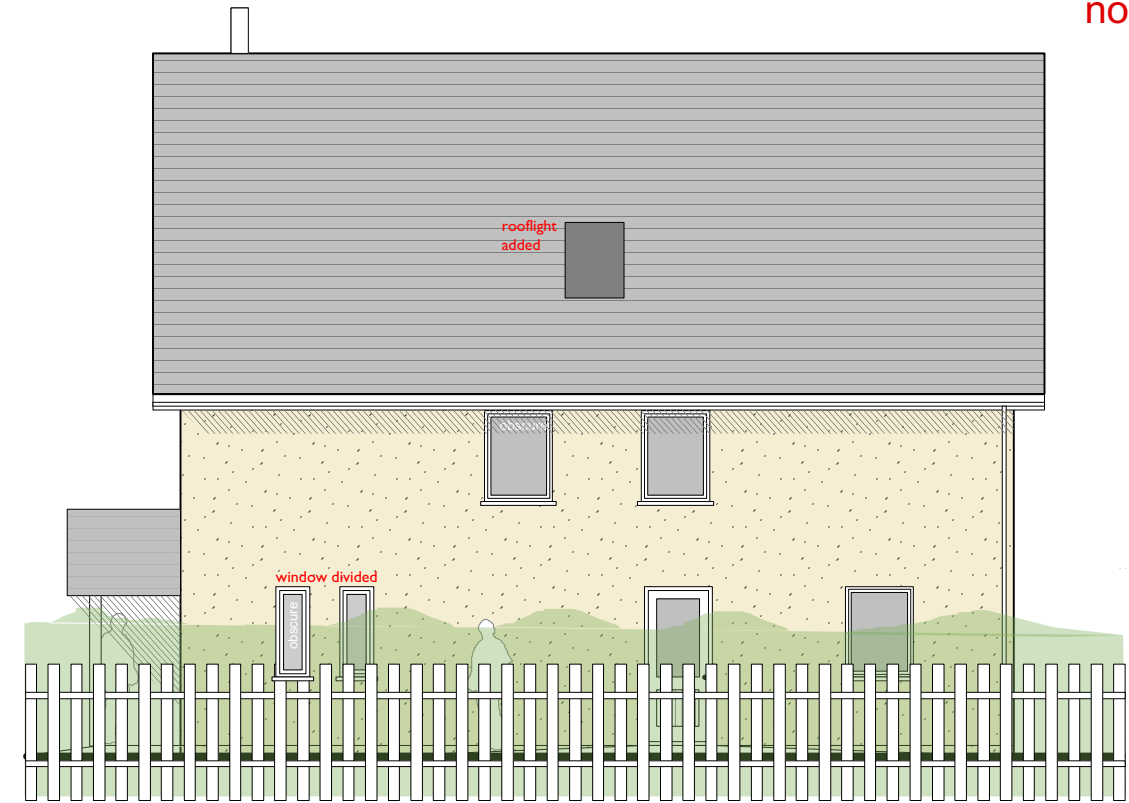

east elevation

south elevation

west elevation

north elevation

project: new eco-houses
 address: blaenavon road govilon np7 9ny
 issue|scale: 1510-001 | 1:100 @ A3
 © copyright reserved | check all dimensions on site

draft building control drawings | proposed elevs | dwg.120

Date: 5/4/16
 Time: 5:09:07 pm
 File name: 1510-001.vwx

simonbrown
 sustainbydesign
 www.simon-brown.com