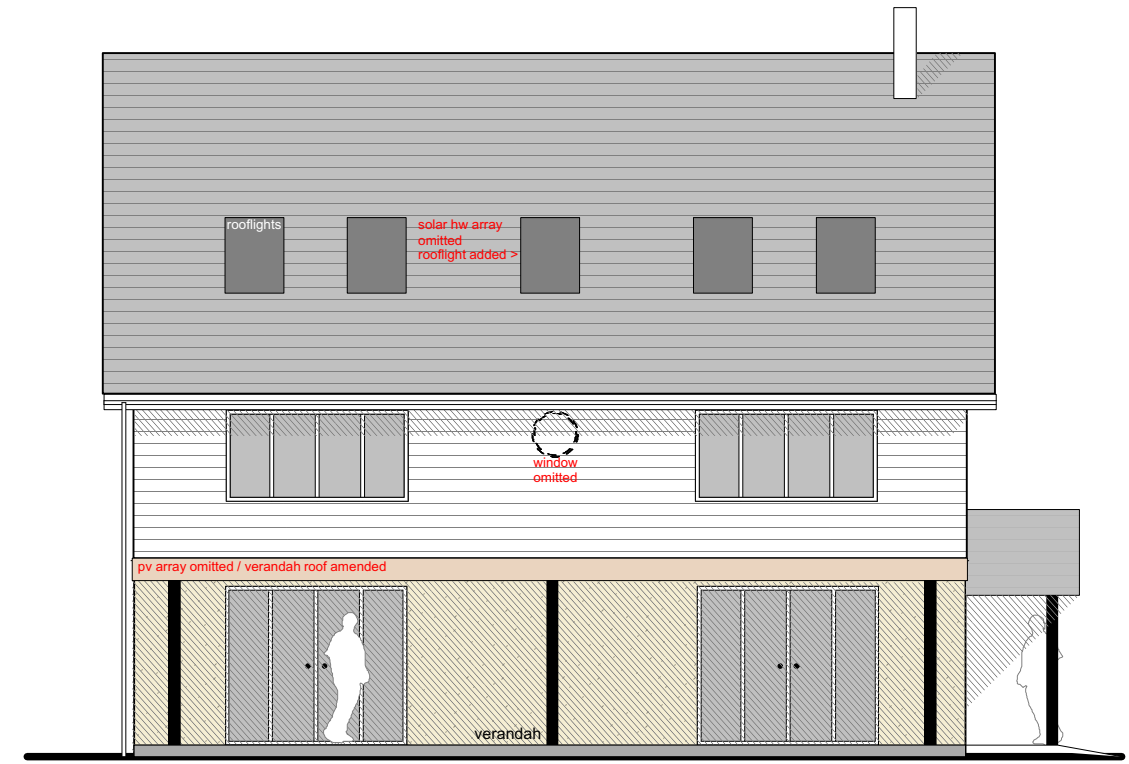

east elevation

south elevation

west elevation

north elevation

project: new eco-houses
 address: blaenavon road govilon np7 9ny
 issue|scale: 1510-001 | 1:100 @ A3
 © copyright reserved | check all dimensions on site

draft building control drawings | proposed elevs | dwg.120

Date: 5/4/16
 Time: 5:09:07 pm
 File name: 1510-001.vwx

simonbrown
 sustainbydesign
 www.simon-brown.com